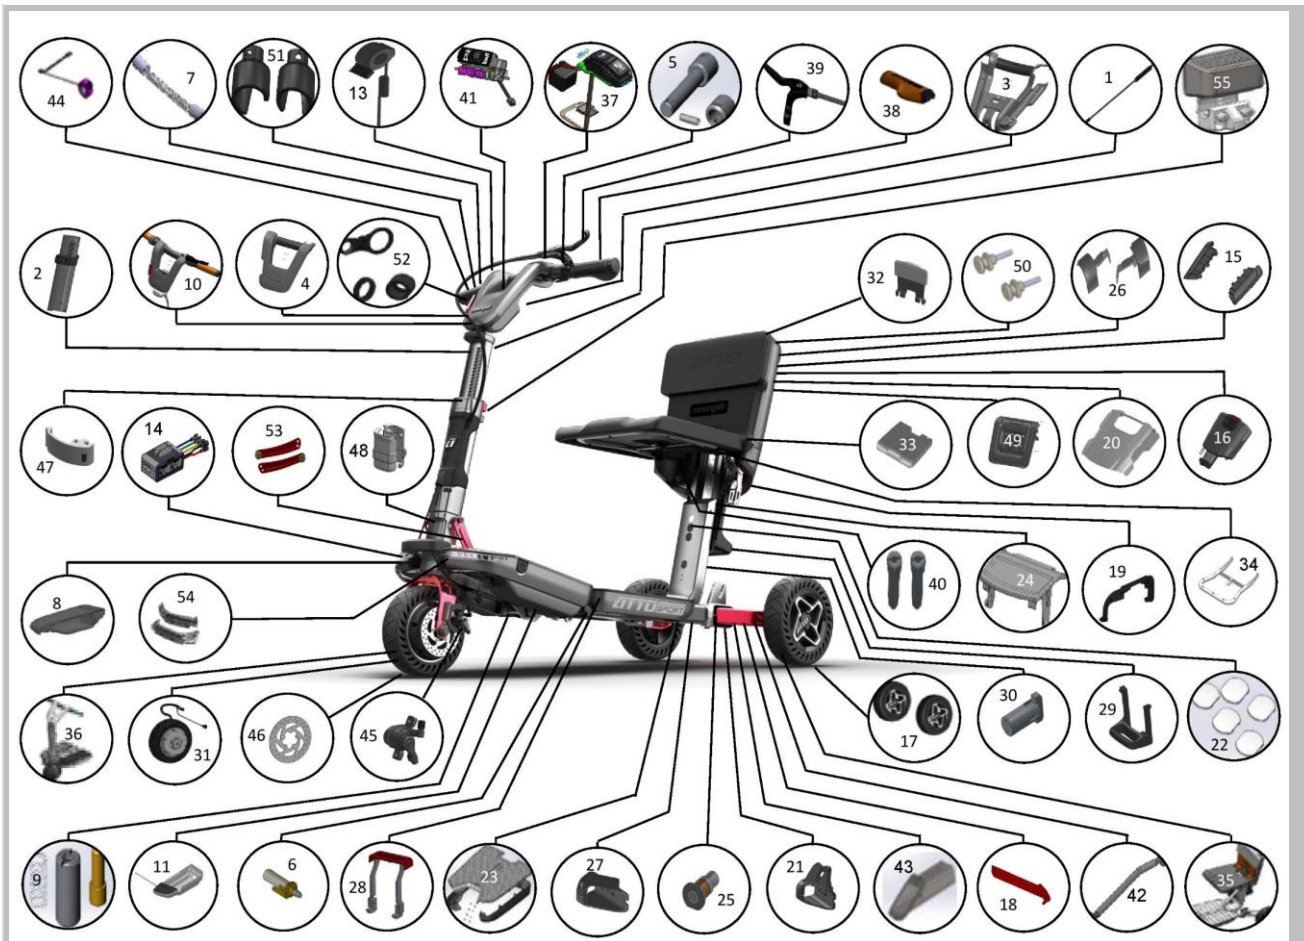

Item	Photo	Description	Part number	EAN Code	Content
1		ATTO / ATTO SPORT Telescope Wire	700-003993	7290110011147	Telescope Wire X1 Small Zip-Tie X3 Medium Zip-Tie X2
2		ATTO SPORT Telescope Assembly	700-103996	7290110012274	Telescope Assembly X1
3		ATTO SPORT Back Shell	700-104241	7290110012281	HB Rear Shell Over Mold Assembly X1 HB USB Cover X1 PT Cross Pan Head Screw X12
4		ATTO SPORT Front Shell	700-104279	7290110012298	HB Front Shell Over Mold Assembly X1 HB Front Logo X1 PT ST. Zinc Cross Pan Head X2 PT Cross Pan Head Screw X8
5		ATTO / ATTO SPORT Handle Axis Lock Set	700-004269	7290110011307	HB Handle Axis Pin X1 Handle Axis Pin Lock X1 A2 Hex. Socket Set Screw X1
6		ATTO / ATTO SPORT Separation ASM (one unit)	700-004240	7290110011246	Separation Assembly X1
7		ATTO SPORT Folding Handle Mechanism	700-104282	7290110012304	Spring Connector X2 HB Chassis Tube Rosette X2 Spring Pin - A2 X2 Handles Retaining Spring X1
8		ATTO SPORT Front Right Bay	700-104286	7290110012311	Right Bay X1 Front Led Assy-R Right Cover X1 USB Lid X1 A2 Cross Pan Head Screw X4 PT Cross Pan Head Screw X5 A2 BLACK Coat Cross Pan X2
9		ATTO / ATTO SPORT Chassis Lock Plunger	700-004289	7290110011406	Plunger Casing X1 Chassis Lock Plunger X1 Lee Spring LC020BD05S X1
10		ATTO SPORT Handle Bar	700-104181	7290110012328	Handle Bar Assembly For Assembly Line X1 Handle Bar Label-English X1
11		ATTO SPORT Battery Bay	700-104028	7290110012335	Front Left Assembly X1 Battery Bay Label-English X1 Trolley Label L-English X1
N/A		ATTO / ATTO SPORT Universal Charger	700-003835	7290110010003	Universal Charger