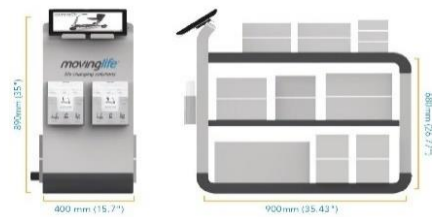

**movinglife**  
life changing solutions

**movinglife**<sup>®</sup>  
life changing solutions

**Dimensions: Full Display**

**Dimensions: Shelf Display**

The purchase of Units, Accessories, Spare Parts and Promotion Materials are Ex. Works Warehouse Europe (Holland) and does not include Shipping, VAT, Customs, Duty, Handling and / or labour costs.