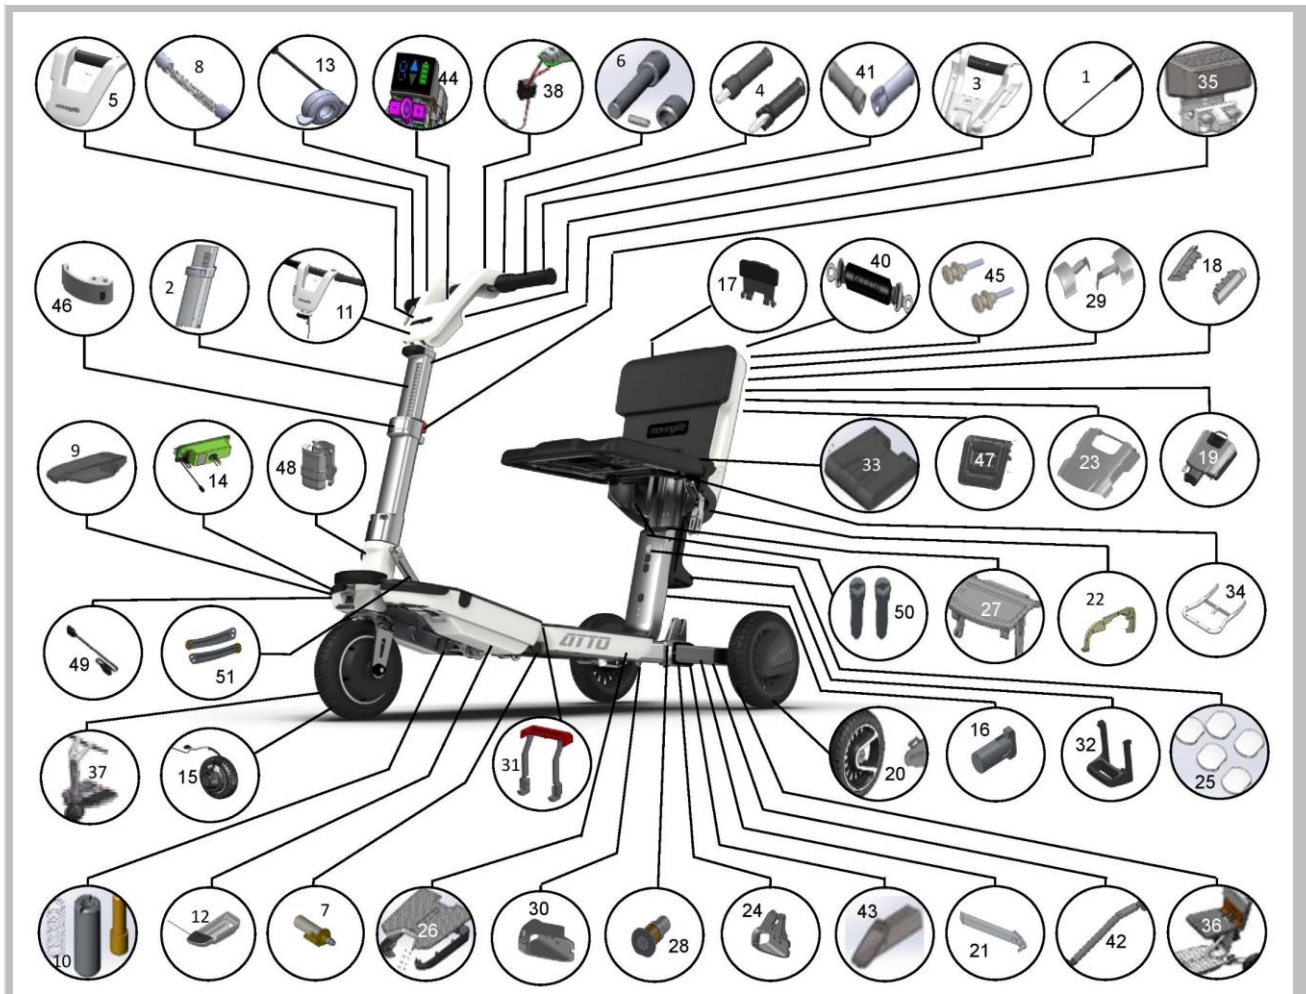

Item	Photo	Description	Part number	EAN Code	Contains
1		ATTO / ATTO SPORT Telescope Wire	700-003993	7290110011147	Telescope Wire X1 Small Zip-Tie X3 Medium Zip-Tie X2
2		ATTO Telescope Assembly	700-003996	7290110011178	Telescope Assembly X1
3		ATTO Back Shell	700-004241	7290110011253	HB Rear Shell Over Mold Assembly X1 HB USB Cover X1PT Cross Pan Head Screw X12
4		ATTO HB-Grip R-L	700-004281	7290110011322	Spring Connector X2 HB Grip Machining X2 HB Grip L X1 HB Grip R X1 Spring Pin - A2 X2
5		ATTO Front Shell	700-004279	7290110011314	HB Front Shell Over Mold Assembly X1 HB Front Logo X1 PT ST. Zinc Cross Pan head X2 PT Cross Pan Head Screw X8
6		ATTO / ATTO SPORT Handle Axis Lock Set	700-004269	7290110011307	HB Handle Axis Pin X1 Handle Axis Pin Lock X1 Hex. Socket Set Screw X1
7		ATTO / ATTO SPORT Separation ASM (one unit)	700-004240	7290110011246	Seperation Assembly X1
8		ATTO Folding Handle Mechanism	700-004282	7290110011338	Spring Connector X2 HB Chassis Tube Rosette X2 Spring Pin - A2 X2 Handles Retaining Spring X1
9		ATTO Front Right Bay	700-004286	7290110011376	Right Bay X1 Bumper Right X1 Right Cover X1 USB Lid X1 Cross Pan Head Screw X4 PT Cross Pan Head Screw X5 Black Coat Cross Pan X2 Right Bay Label-English X1
10		ATTO / ATTO SPORT Chassis Lock Plunger	700-004289	7290110011406	Plunger Casing X1 Chassis Lock Plunger X1 Lee Spring LC020BD055 X1